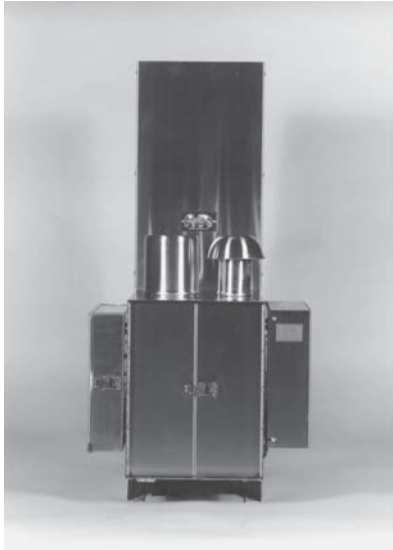

# Model 5060 Thermoelectric Generators

Global Thermoelectric's Model 5060 Thermoelectric Generator contains no moving parts. It is a reliable, low maintenance source of DC electrical power for any application where regular utilities are unavailable or unreliable.

Reverse current protection included.

Output: Terminal block which accepts up to 8 AWG wire. Opening for 3/4" conduit in the base of the cabinet.