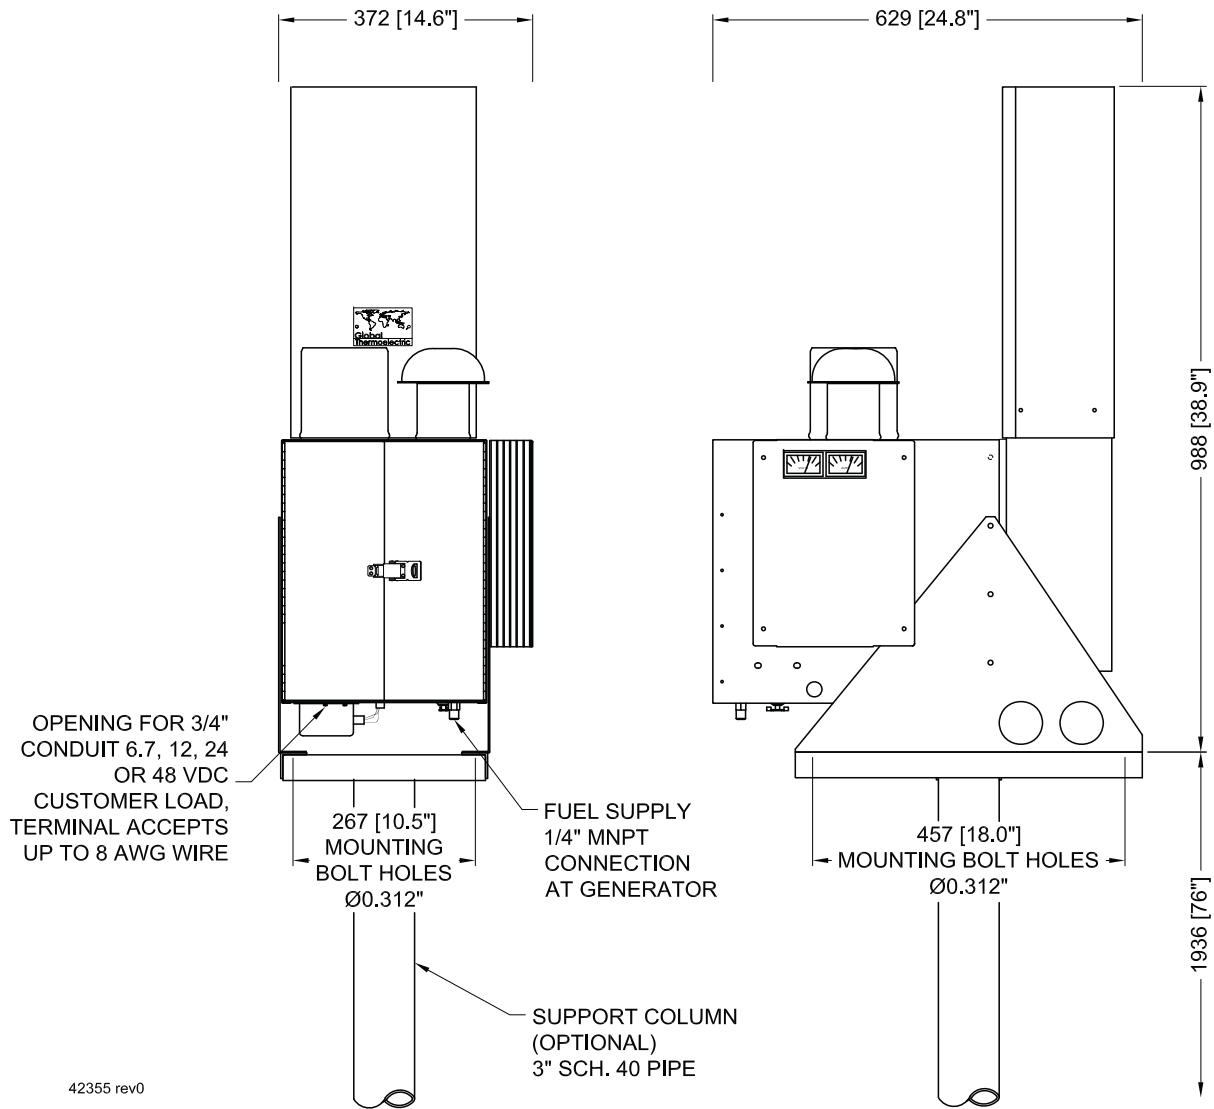

Reverse current protection included.

Output: Terminal block which accepts up to 8 AWG wire. Opening for 3/4" conduit in the base of the cabinet.

# Typical Installation

Rev 01-12

42355 rev0

**NOTES:**

1. GENERATOR WEIGHT: 41 kg [90 lb]
2. DIMENSIONS IN mm [INCHES].

Power where you need it.®

Corporate Office  
9, 3700 - 78 Avenue SE  
Calgary, Alberta T2C 2L8 CANADA  
Phone: (403) 236-5556  
Fax: (403) 236-5575  
www.globalte.com