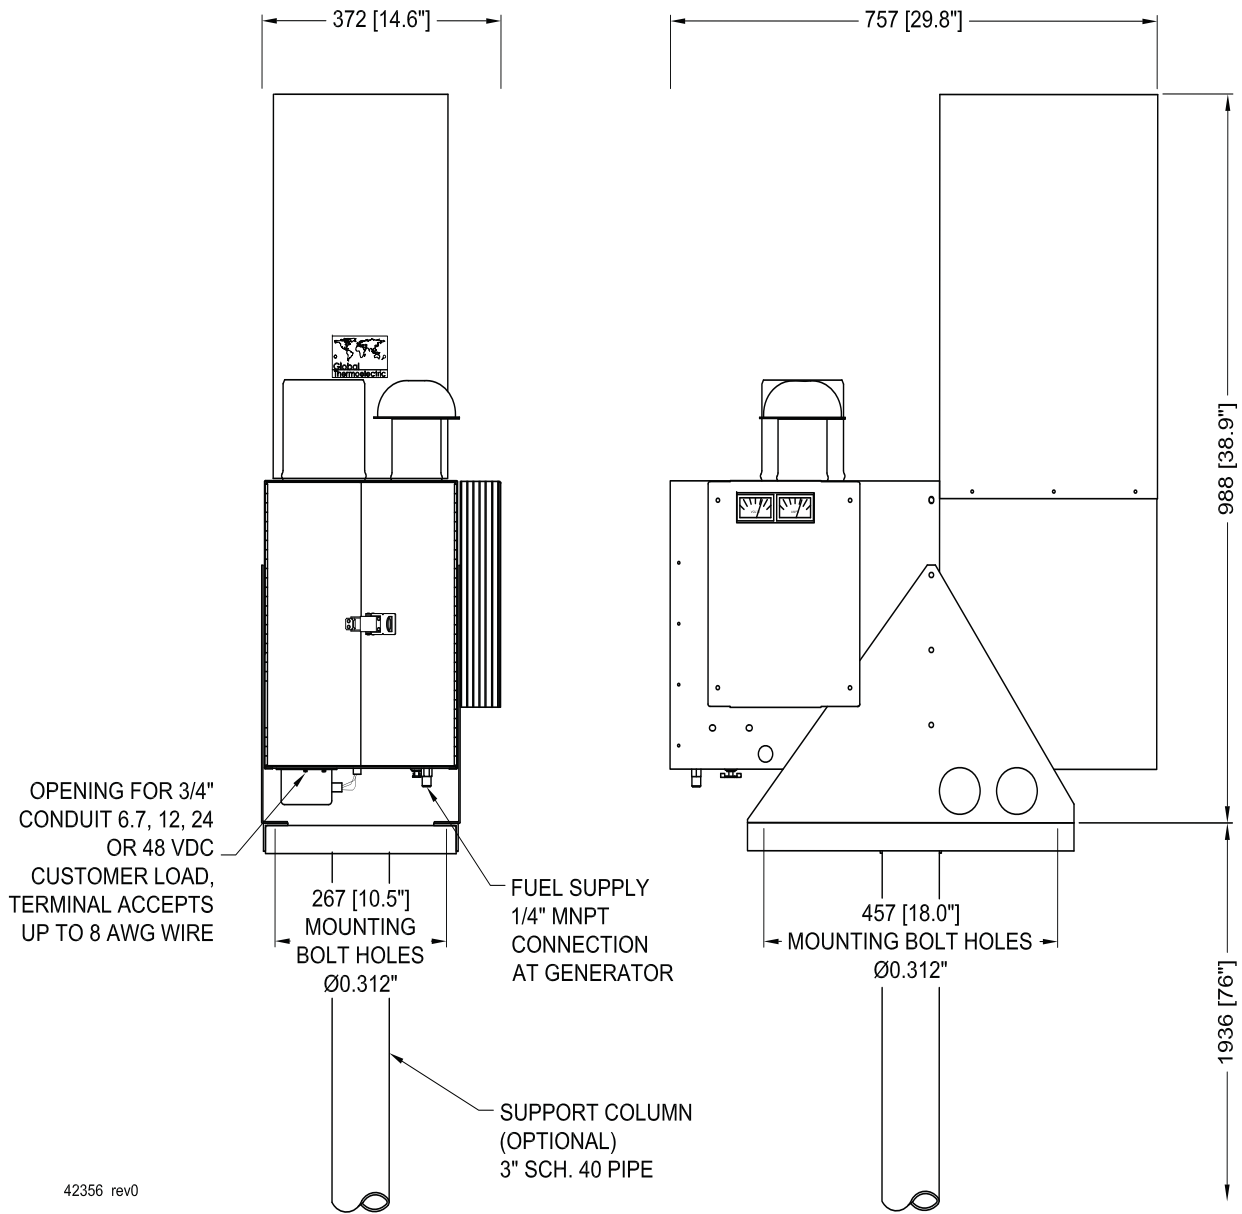

Rev 01-12

Typical Installation

Rev 01-12

42356 rev0

NOTES:

1. GENERATOR WEIGHT: 60 kg [132 lb]
2. DIMENSIONS IN mm [INCHES].

Power where you need it.®

Corporate Office
 9, 3700 - 78 Avenue SE
 Calgary, Alberta T2C 2L8 CANADA
 Phone: (403) 236-5556
 Fax: (403) 236-5575
 www.globalte.com