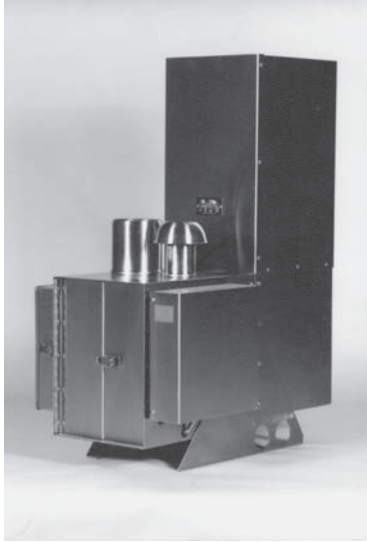

Model 5120 Thermoelectric Generators

Standard Features

- Automatic Spark Ignition (SI)
- Automatic Fuel Shut-off (SO)
- Fuel Filter
- Low Voltage Alarm Contacts (VSR)
- Volt & Amp Meter

Optional Features

- Cathodic Protection Interface
- Pole Mount or bench stand
- Corrosive Environmental Fuel System
- Flame Arrestor
- Marine Service

Note: Specifications shown are for standard configurations. Global Thermoelectric's Integrated Systems Engineering Department is available to design custom voltages, fuel supply systems and non-standard operating temperatures.

Global Thermoelectric's Model 5120 Thermoelectric Generator contains no moving parts. It is a reliable, low maintenance source of DC electrical power for any application where regular utilities are unavailable or unreliable.