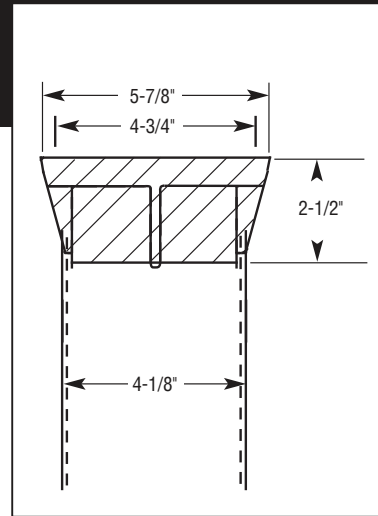

## Chip Test Station

## Glenn Test Station

- Locking Lid

SHIPPING WEIGHT 6 LBS.

- Locking Lid or Non-Locking Lid

SHIPPING WEIGHT 7 LBS.

Custom Lettering on Most Models Using Our Foundry Pattern Inserts. Lead times are short and charges are nominal. *Call for an estimate.*