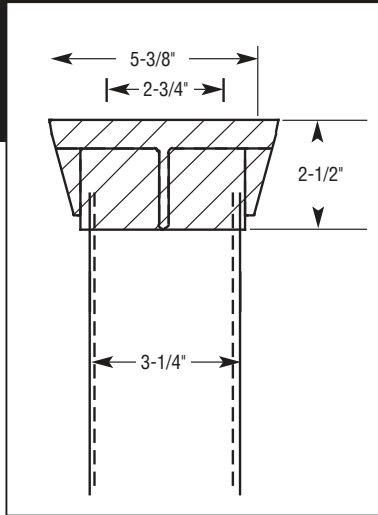

## Chip Test Station

## Glenn Test Station

- Locking Lid

SHIPPING WEIGHT 6 LBS.

- Locking Lid or Non-Locking Lid

SHIPPING WEIGHT 7 LBS.

Custom Lettering on Most Models Using Our Foundry Pattern Inserts. Lead times are short and charges are nominal. *Call for an estimate.*