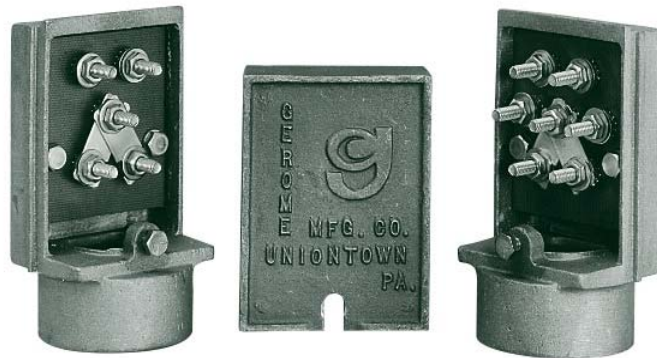

Testox 100 Series Post Mounted Test Station

- 5 terminals standard, 7 terminals available
- 6" high, 3-3/4" wide, 2-1/2" deep
- Slip Fit:
 - 101: 3/4"
 - 102: 1"
 - 103: 1-1/4"
 - 104: 1-1/2"
 - 105: 2"
 - 107: 3"
- Threaded:
 - 111: 3/4"
 - 112: 1"
 - 113: 1-1/4"
 - 114: 1-1/2"
 - 115: 2"
- Shipping weight 2-1/2 lbs
- Pre-wired or unwired
- Plastic or aluminum conduit