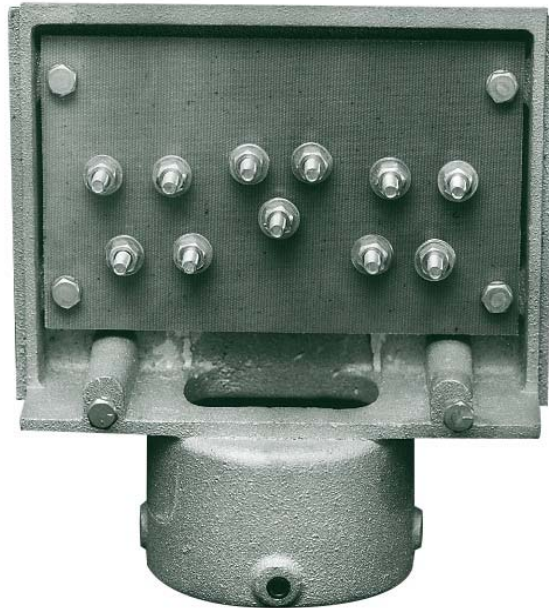

Testox 2000 Series Pipe Mounted Test Station

The series 2000 offers 32 square inches of terminal board and room for 1 conduit entry.

- 8 terminals standard.
- Single hub.
- Other sizes available.
- 9" high, 8 and 3/8" wide, 2.5" deep.
- Slip fit:
 - 2004: 1-1/2"
 - 2005: 2"
- Threaded:
 - 2014: 1-1/2"
 - 2015: 2"
- Shipping weight 5.5 lbs.